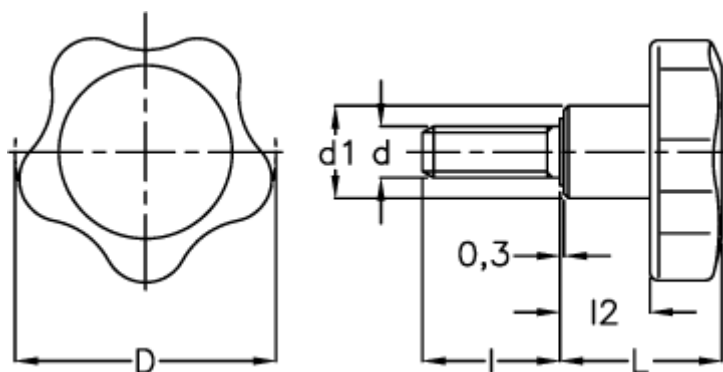

Data Sheet

Article number: 2302166383

Description: E+G Lobe knobs
VC.692/40 SST-p-M8x30

Measures

D = 40

d1 = 15

d 6g = M8

l = 35

L = 26

l2 = 14